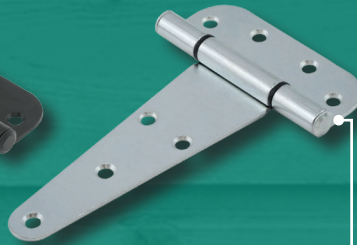

HARDWARE FOR SHEDS

Quality access hardware is what makes a storage shed built to last. SPEP offers premium latches, handles, hinges, and other accessories to make your shed stand out from the rest.

3802
Locking T-Handle

HTH3590BK
T-Hinge

HTH6094
T-Hinge

1001SSBK
Strap Hinge

1182ZN
Spring Loaded
Bolt Latch

33301LK BK-KD
Locking L-Handle
(Key or Padlock)

3312BK
Locking L-Handle

365-05
Inside Release
Handle

621-01
Three Piece
Socket Door Holder

315LZN-01
Cab Latch with
Release Handle